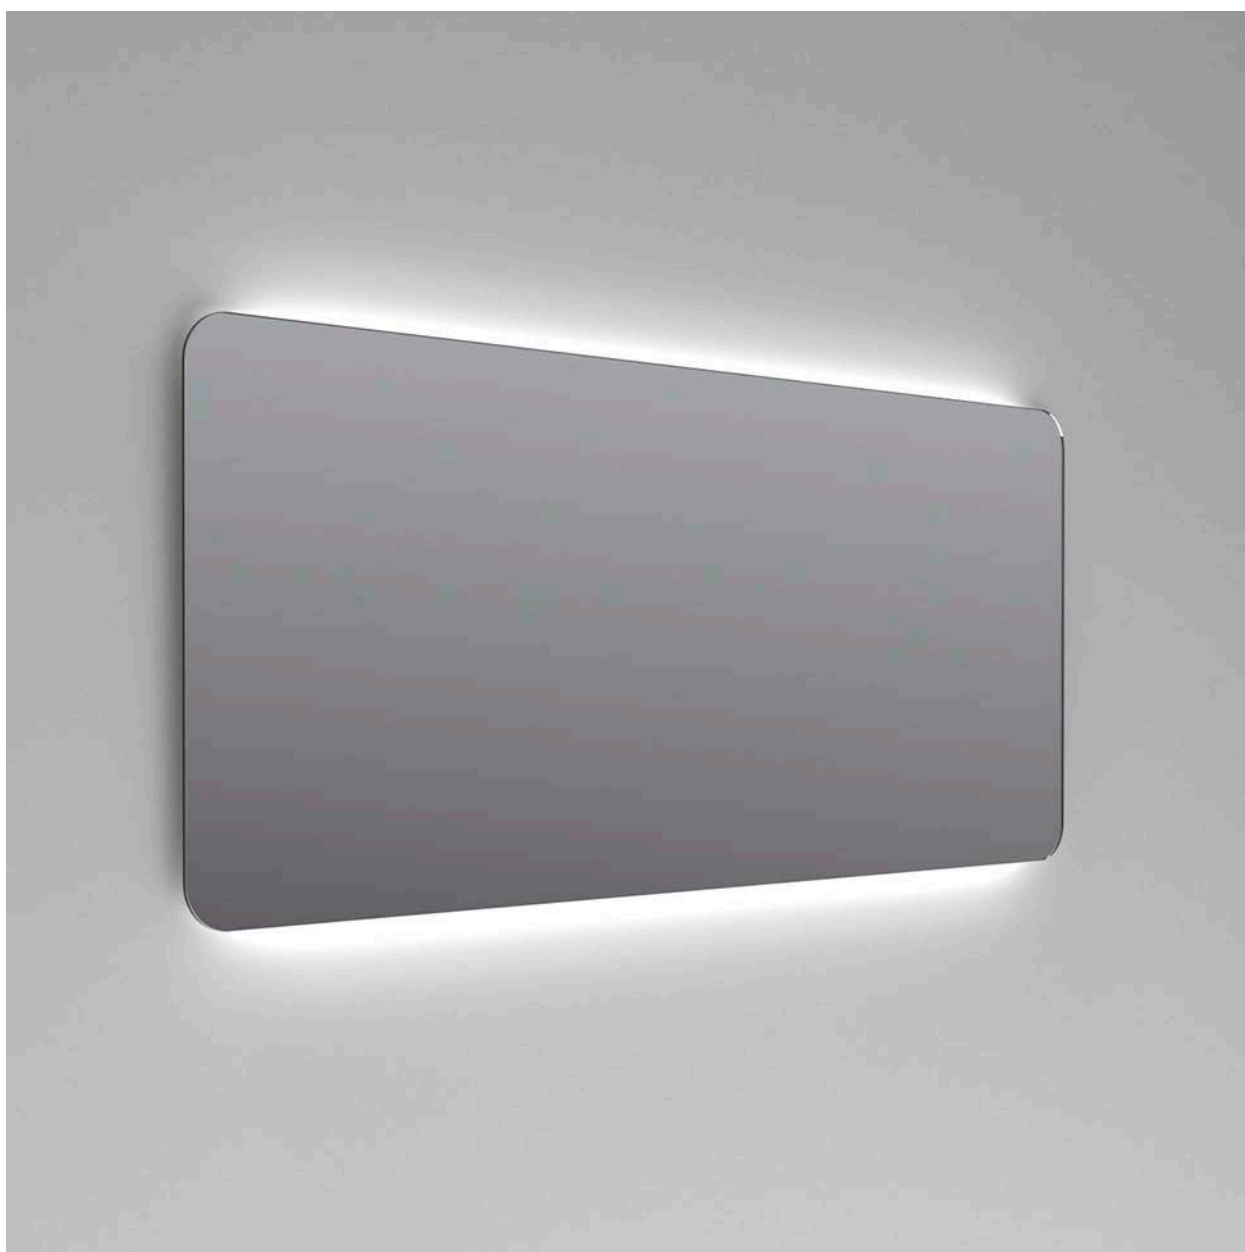

SMOOTH LIGTH

SMOOTH LIGTH

H60 L80 / art. SMOOTH LH 03
H60 L100 / art. SMOOTH LH 04
H60 L120 / art. SMOOTH LH 05
H60 L140 / art. SMOOTH LH 06
H60 L160 / art. SMOOTH LH 07
H60 L180 / art. SMOOTH LH 08

Specchiera sagomata filo lucido retro illuminata, interruttore laterale e telaio in acciaio lucido.
Shaped bevelled edges mirror, with rear lighting, lateral switch and glossy steel frame.