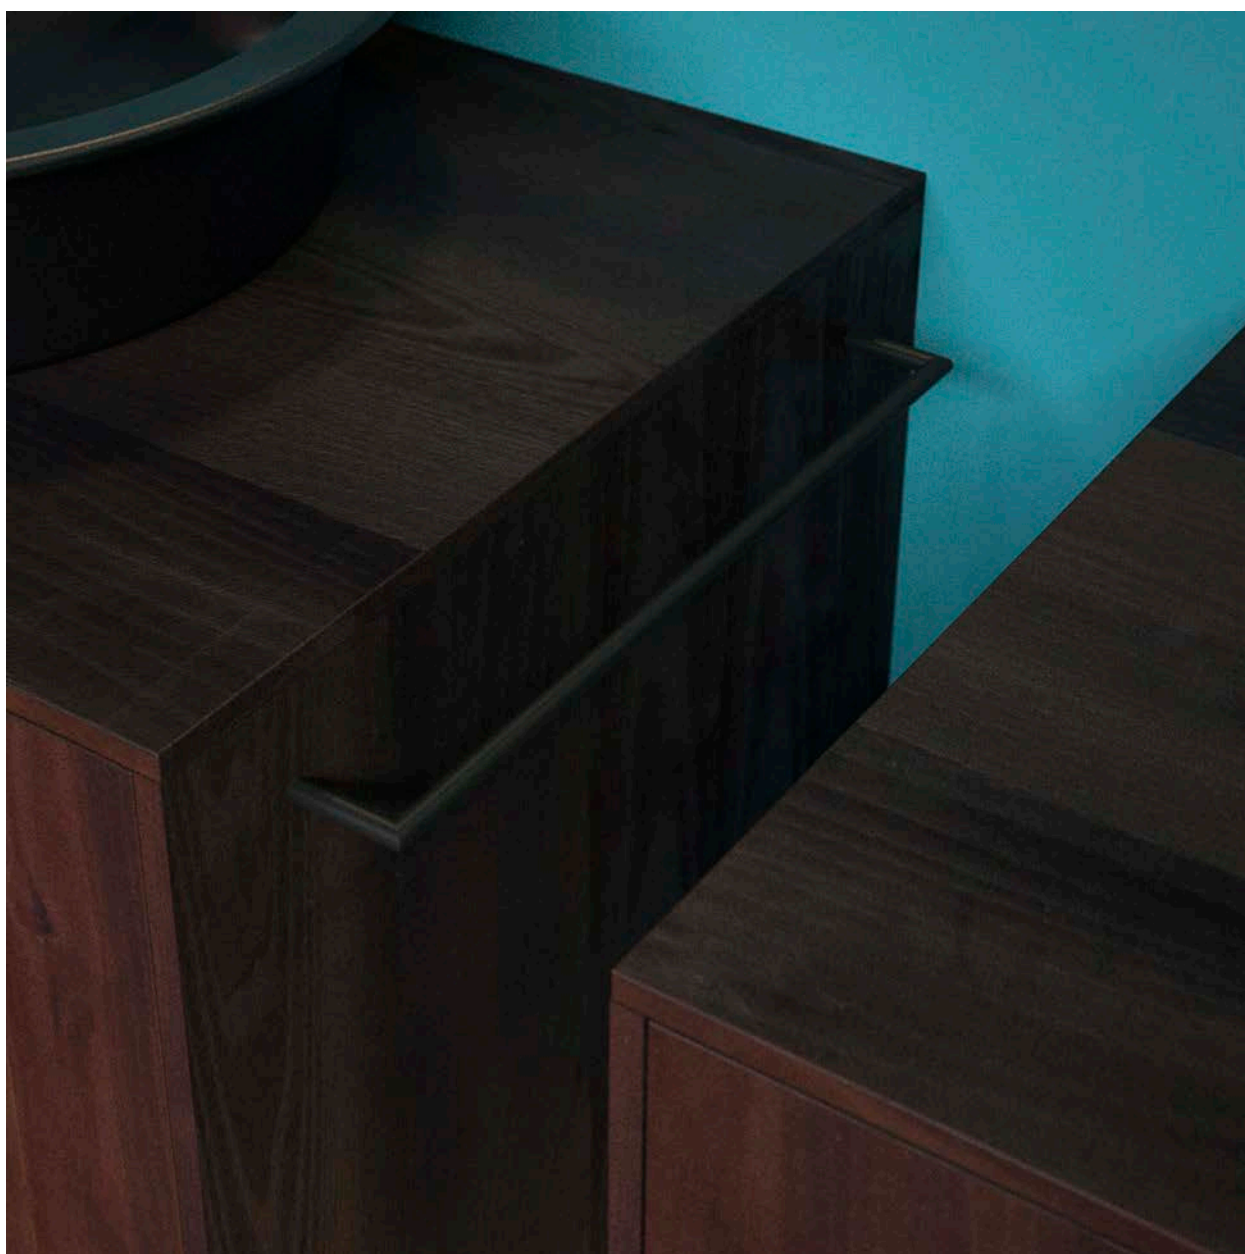

**HOLD**  
DESIGN GIORGIO SILLA

# HOLD

L40 / art. HOLD 01 - S/B/N  
L55 / art. HOLD 02 - S/B/N

Porta asciugamani disponibile in acciaio satinato (S), bianco opaco (B), nero opaco (N).  
Towel rack available in satin steel (S), matt white (B) and matt black (N) finishes.