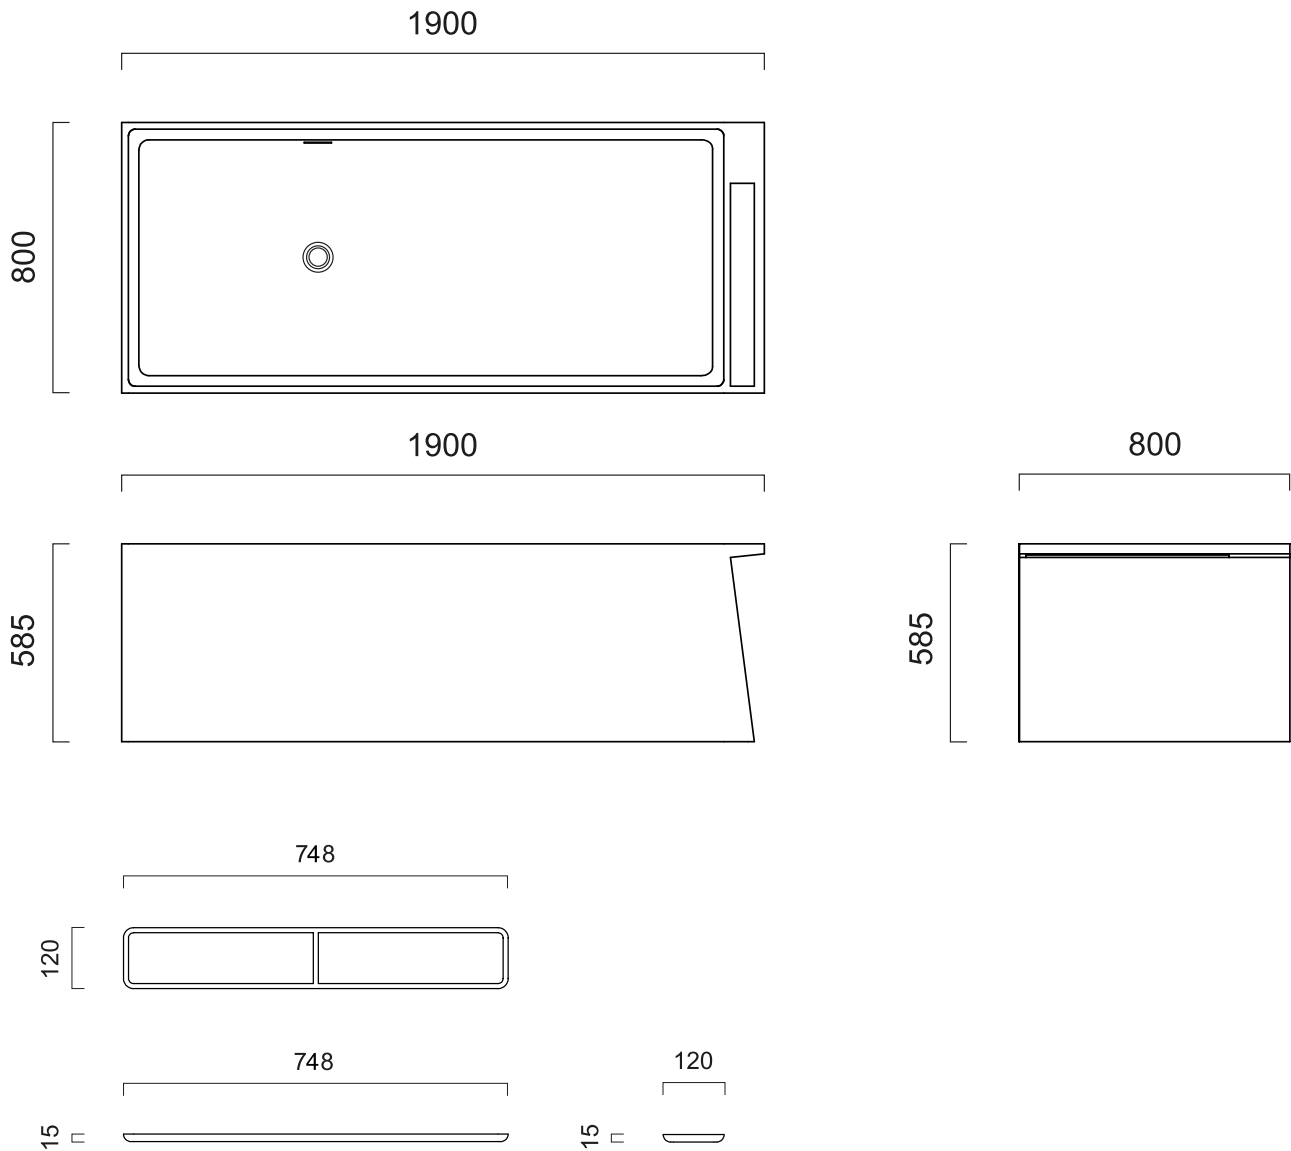

NEUTRA CENTRO STANZA 1  
DESIGN GIORGIO SILLA

# NEUTRA CENTRO STANZA 1

art. NEUTRA VCA 01 M  
art. NEUTRA MAA 01 (mensola-shelf)

Vasca centro stanza in **ASTONE®**, completa di colonna di scarico, piletta cromata e sifone.  
Free-standing bathtub in **ASTONE®**, complete with drain column, siphon and chromed plug.

Kg 120